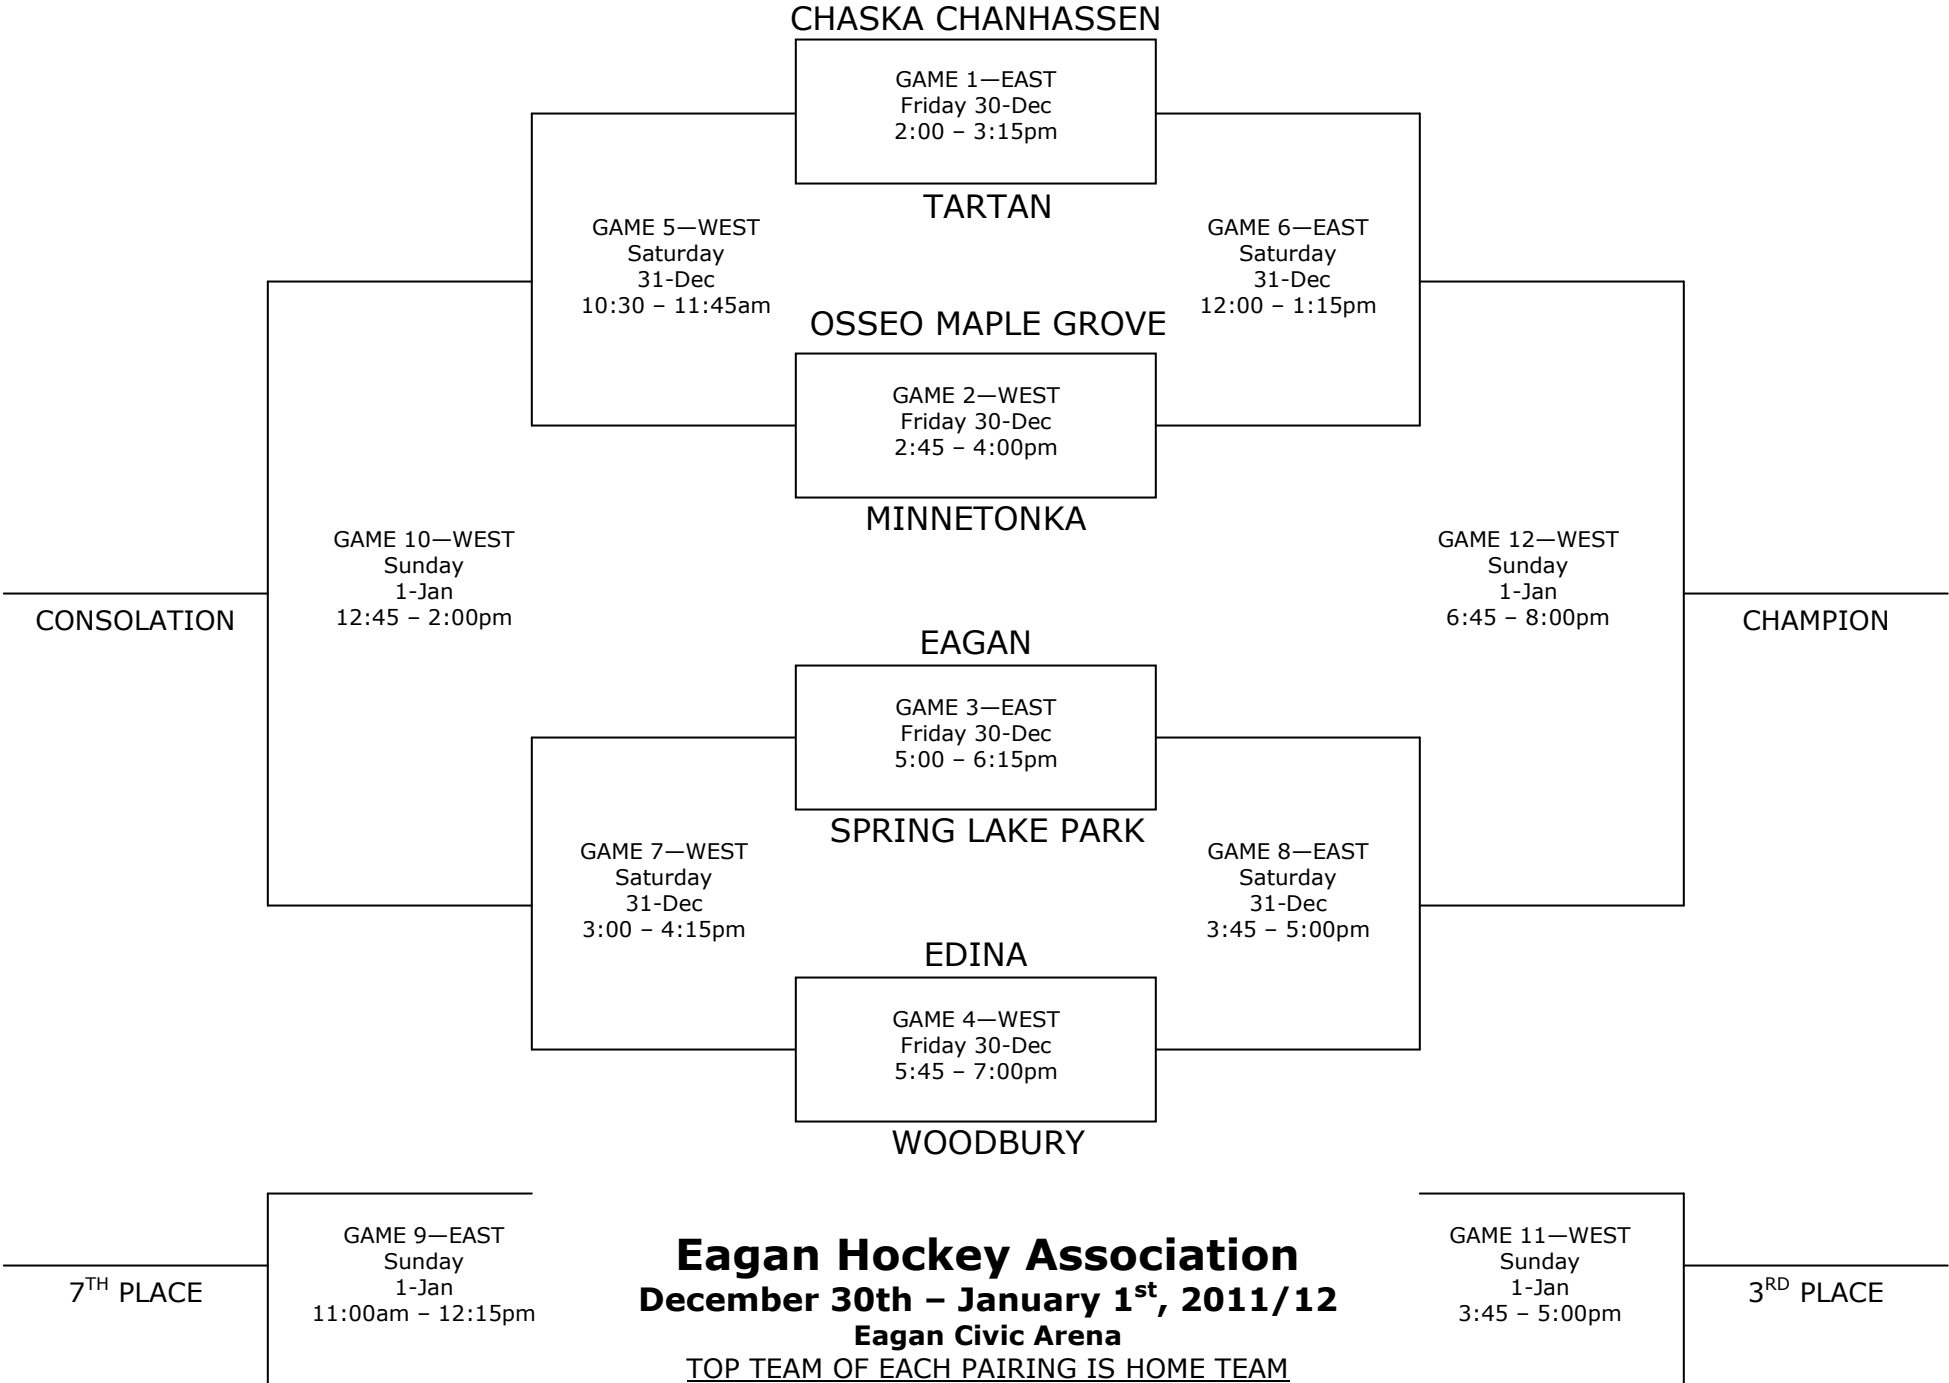

# WILDCAT NEW YEARS CLASSIC 2011-2012 – Pee Wee B2

**Eagan Hockey Association**  
**December 30th – January 1<sup>st</sup>, 2011/12**  
**Eagan Civic Arena**  
TOP TEAM OF EACH PAIRING IS HOME TEAM  
And Eagan is always the home team